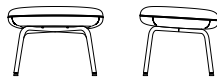

Technical description

1. Dimensions/Weight

1.1. Armchairs

SCADIO ARMCHAIR 4S HB

SCADIO ARMCHAIR 4L HB

Model	Dimensions (mm)									Weight (kg)
	A	C	D	E	F	G	K	L	V	
SCADIO ARMCHAIR 4S HB	442	475	530	1110	825	745	590	880	825	22,2
SCADIO ARMCHAIR 4L HB	442	475	530	1110	825	745	600	880	825	22,2

A – Seat height

C – Seat surface depth

D – Seat width

E – Overall height

F – Backrest width

G – Backrest height

K – Base width

L – Overall depth

V – Overall width

1.2. Leg rests

SCADIO LEG REST 4S

SCADIO LEG REST 4L

Model	Dimensions (mm)				Weight (kg)
	E	K	L	V	
SCADIO LEG REST 4S	420	505	455	555	4
SCADIO LEG REST 4L	420	505	455	555	4

E – Overall height