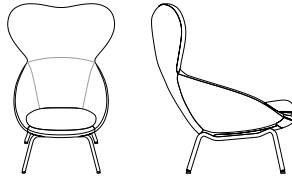

Scadio leg rest 4L

SCADIO LEG REST 4L

Basic price (EUR) according to price group of upholsteries

1	577
2	592
3	610
4	633

	Seat finish		
	Shell, seat cushion	Decorative piping	
⑤/⑥	Upholstery (⑤) (upholstery type is the same for all elements, colours may be different)	Upholstery (⑥)	•
	Base		
BC-③	Powder-coated steel		•
	Glides		
GD	Self-levelling plastic glides		•
GDF	Self-levelling plastic glides with felt		○
	Foam		
FFR2	Flame retardant		•
	Assembly		
PACK-ASM	Assembled, cardboard packaging		•
Sample order	SCADIO LEG REST 4L (STMG67004/STMG67004 BC-BL GDF FFR2 PACK-ASM)		

Technical description

1. Dimensions/Weight

1.1. Armchairs

SCADIO ARMCHAIR 4S HB

SCADIO ARMCHAIR 4L HB

Model	Dimensions (mm)									Weight (kg)
	A	C	D	E	F	G	K	L	V	
SCADIO ARMCHAIR 4S HB	442	475	530	1110	825	745	590	880	825	22,2
SCADIO ARMCHAIR 4L HB	442	475	530	1110	825	745	600	880	825	22,2